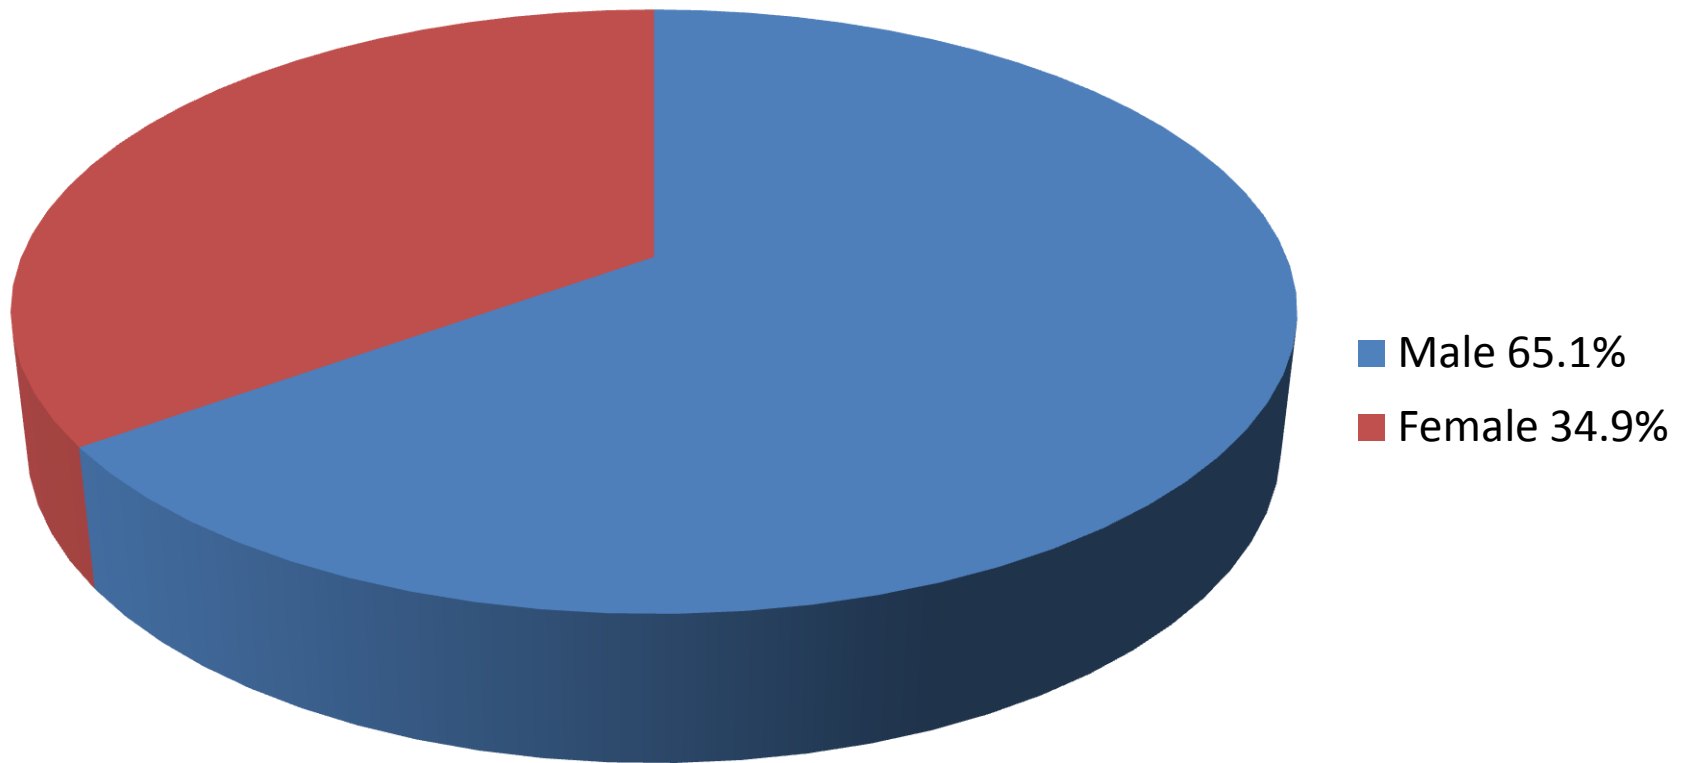

2012 Superintendent Salary Survey

Arizona School Boards Association

- Large Districts (>10,000 students)
 - **\$156,477**
- Medium Districts (2,000 – 9,999 students)
 - **\$119,004**
- Small Districts (600 – 1,999 students)
 - **\$100,600**
- Very Small Districts (< 600 students)
 - **\$79,605**

- JTED Districts \$101,047
 - Range: \$71,964 - \$153,000
- Charters – too few respondents

Superintendent Gender

Pay for Performance

Superintendent Tenure