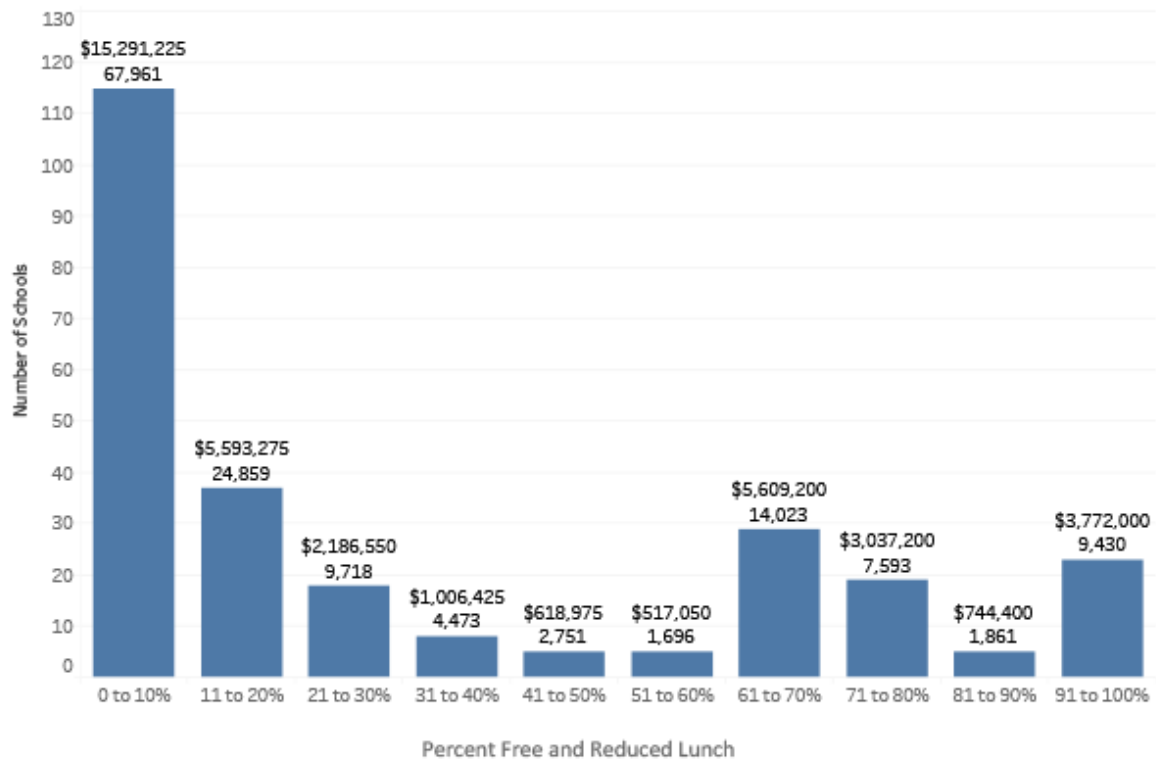

Estimated Number of Students Benefiting from Governor's Results-Based Funding by Percent Poverty

Estimated Distribution of Governor's Results Based Funding

Total Estimated Award
Total Students

Source: JLBC estimate: <http://www.azleg.gov/jlbc/18adeprojectedresults-basedfundingbyschoolifusedfy2016data.pdf>