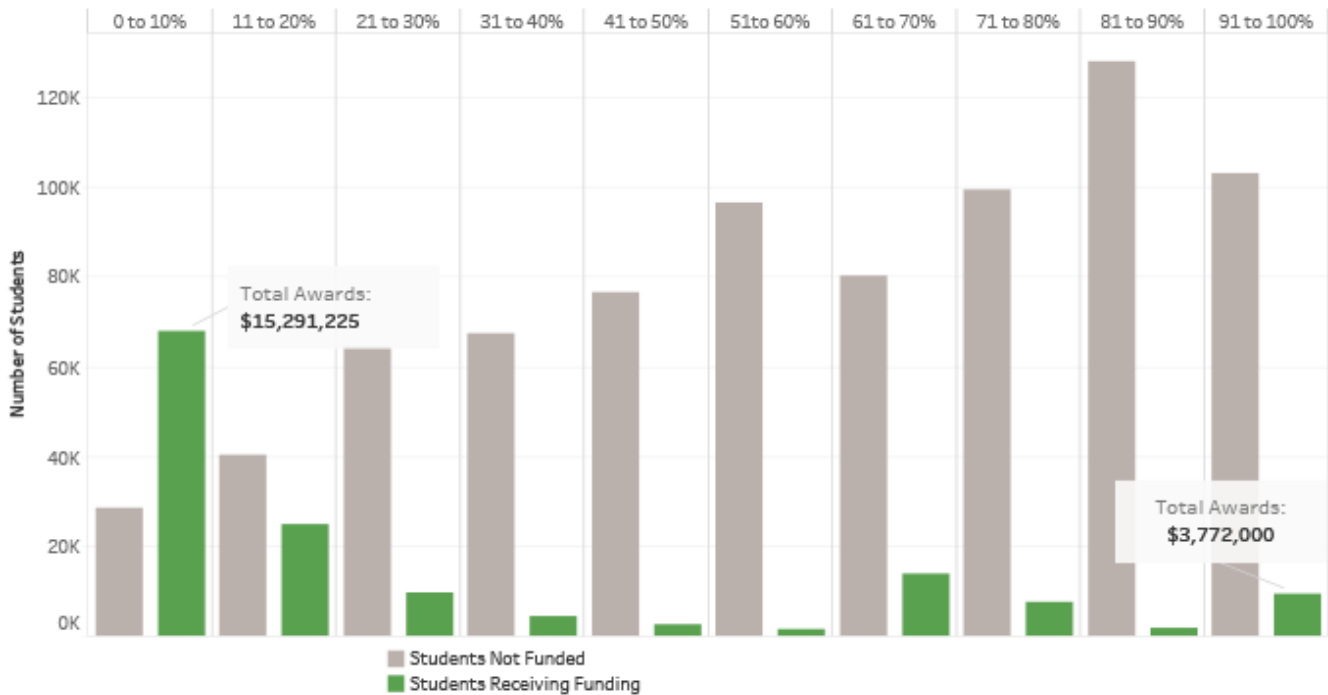

Estimated Number of Students Benefiting from Governor's Results-Based Funding by Percent Poverty

Estimated Distribution of Governor's Results Based Funding

Total Estimated Award
Total Students

Source: JLBC estimate: <http://www.azleg.gov/jlbc/18adeprojectedresults-basedfundingbyschoolifusedfy2016data.pdf>